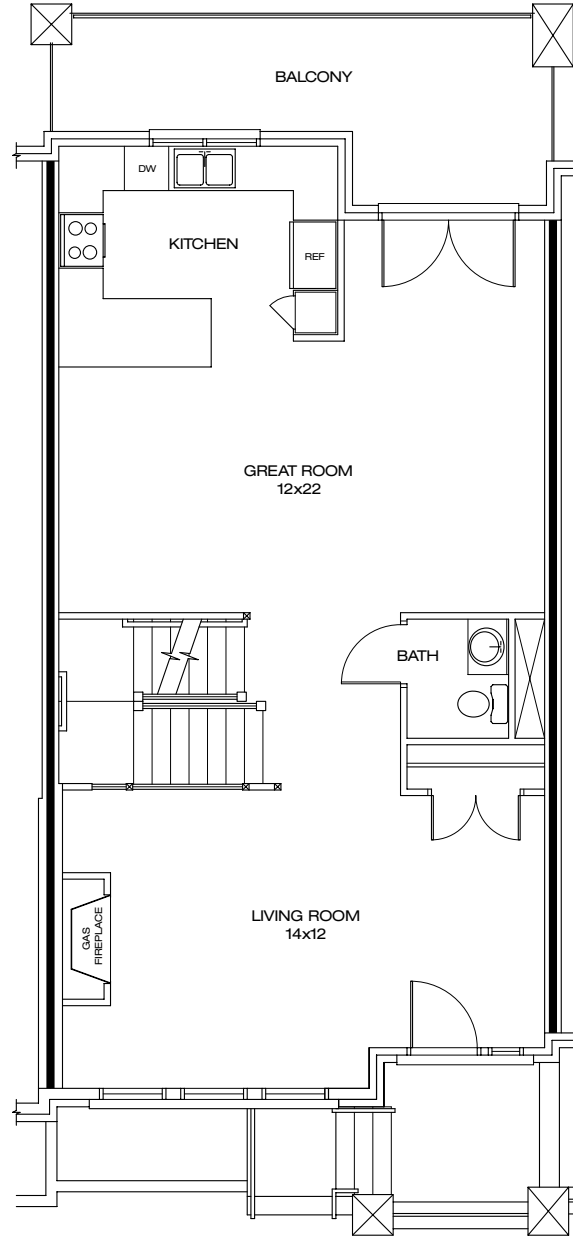

2116 North Pennsylvania Street Townhouse

- ▶ Condominium Living at its Finest
- ▶ 3 Bedrooms / 2 Full 2 Half Baths
- ▶ Media / Family Room
- ▶ Bamboo Flooring
- ▶ 9' Ceilings
- ▶ Granite Countertops Throughout
- ▶ Gas Fireplace
- ▶ Stainless Steel Appliances
- ▶ Large Walkout Balconies

Upper Level ▼

Main Level ▼

Lower Level ▼