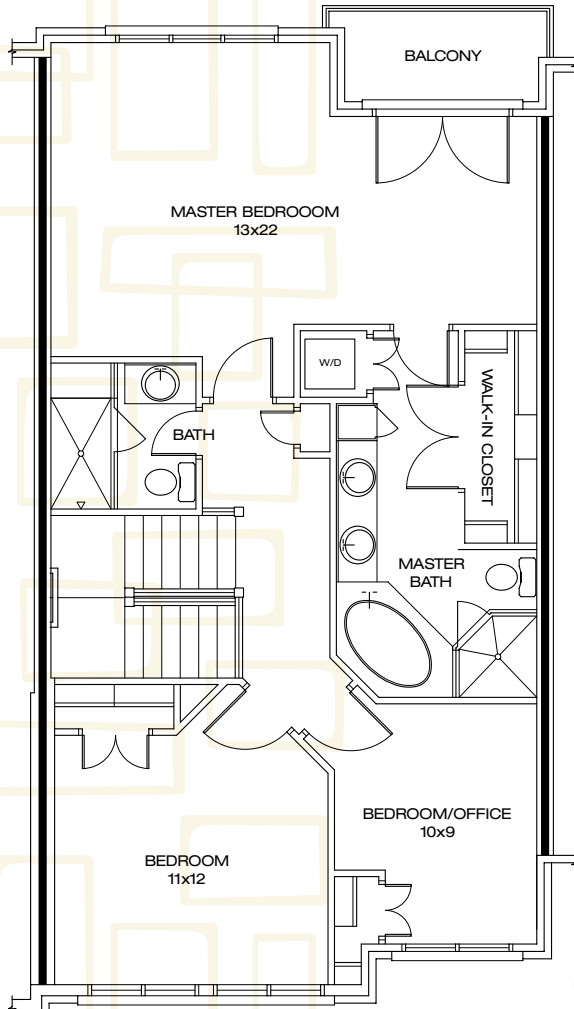

2116 North Pennsylvania Street Townhouse

- ▶ Condominium Living at its Finest
- ▶ 3 Bedrooms / 2 Full 2 Half Baths
- ▶ Media / Family Room
- ▶ Bamboo Flooring
- ▶ 9' Ceilings
- ▶ Granite Countertops Throughout
- ▶ Gas Fireplace
- ▶ Stainless Steel Appliances
- ▶ Large Walkout Balconies

Upper Level ▼

Main Level ▼

Lower Level ▼