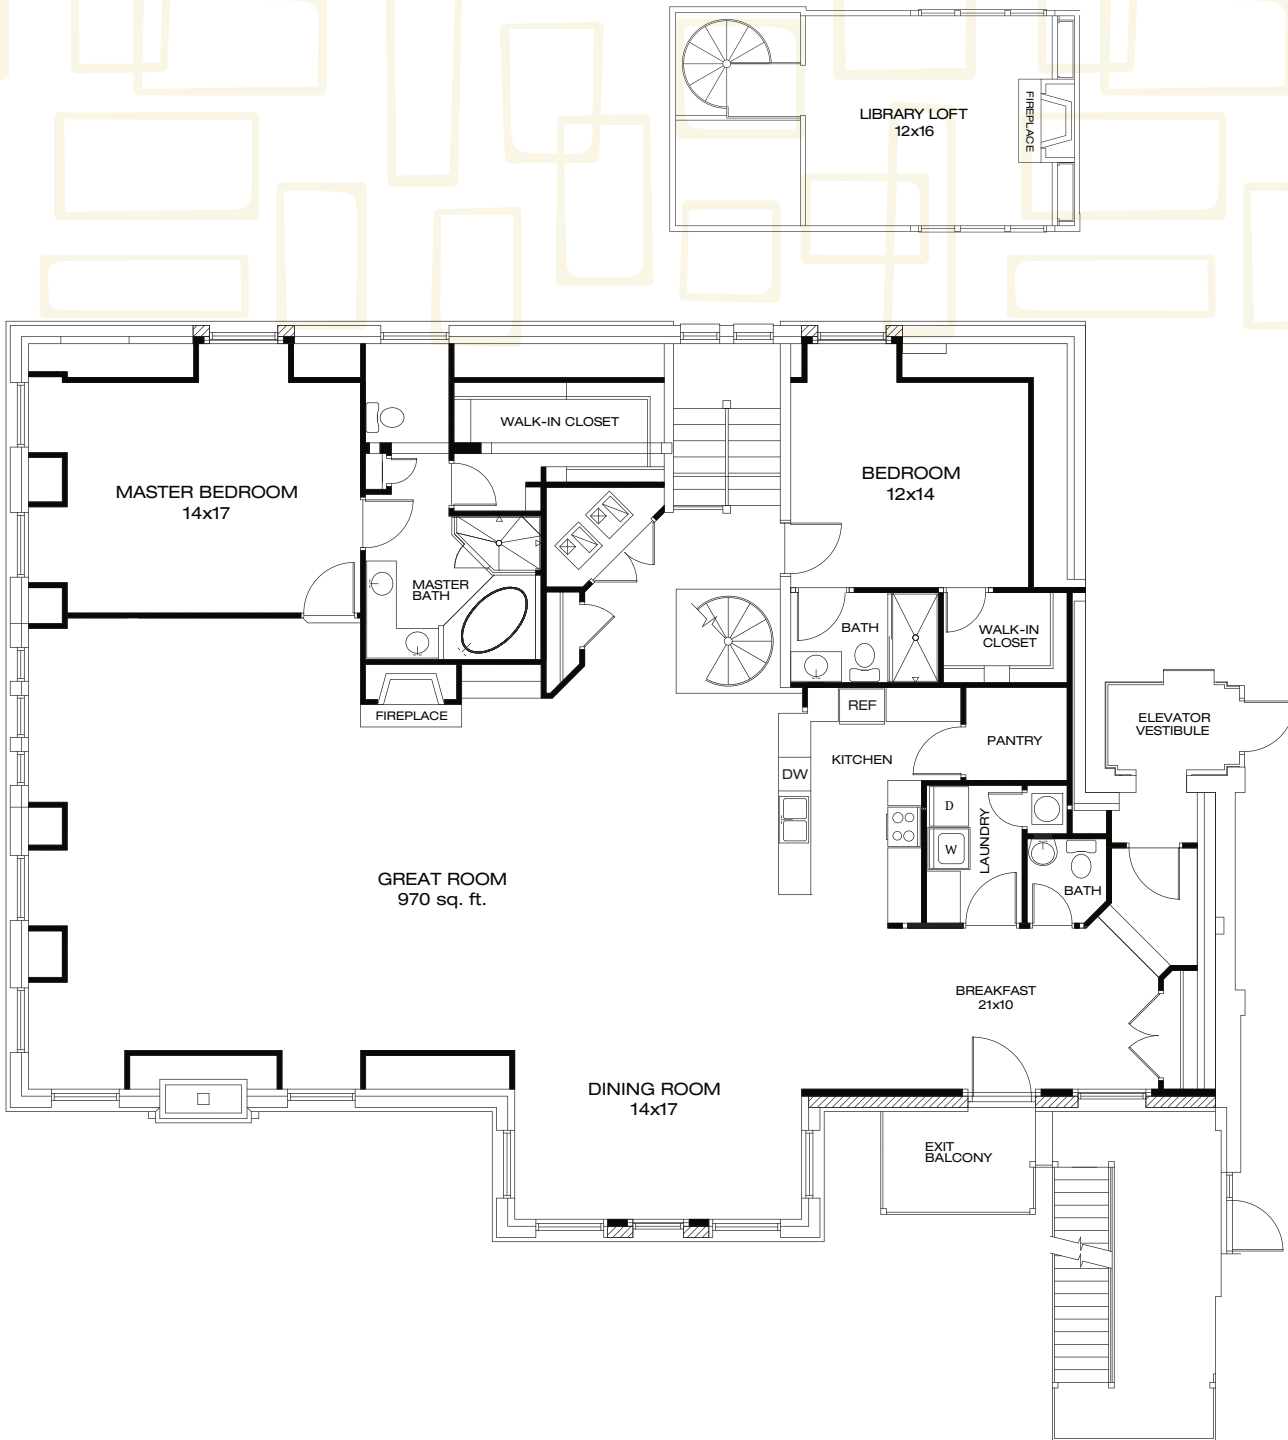

2105 North Meridian Street
 Portsmouth Unit 300

- ▶ Historic Rink Mansion Residence
- ▶ 2 Bedroom / 2.5 Baths
- ▶ Loft Library with Fireplace and City Views
- ▶ Large Great Room with Fireplace
- ▶ Jacuzzi Tub and Oversize Shower
- ▶ Walk-In Closets in Bedrooms
- ▶ Powder Room
- ▶ Stainless Steel Appliances
- ▶ Bamboo Floor
- ▶ Custom Cabinets and Solid Surface Counter Tops
- ▶ Elevator Access
- ▶ Condominium Living at its finest